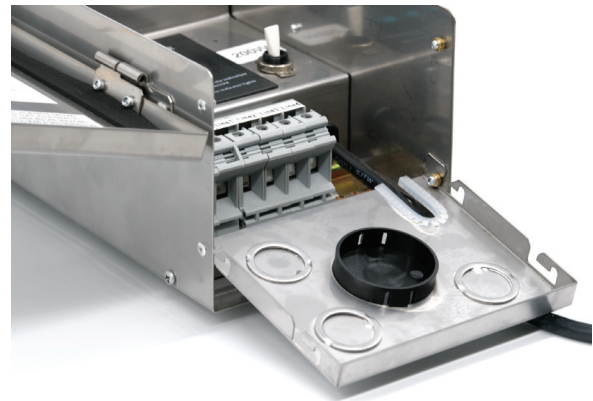

Transformer

ZCT SERIES

MATERIAL / FEATURES

- Wifi enabled APP smart transformer
 - Schedule up to four zones of
 - Independent timing
 - Grouped timing
 - On Demand timing
- App enables naming of zones
- Access via home router and smart device app
 - iOS and Android app-based control
 - Daylight Savings time option
 - Multiple device control of one transformer
 - Control up to four transformers from one device
- 100' Range extender Wifi antennae included
- 304 Brushed Stainless Steel – case and inside panel
- Quick Mount Bracket
- Sealed removable lockable hinged door
- Pre-scored knockouts on side and bottom panel
- Tool-less removable bottom panel
- Two Commons per circuit
- Primary Thermal protection included
- Secondary side magnetic circuit breaker included
- Oversize terminal blocks

ELECTRICAL

- Low Voltage Landscape Lighting Transformer
- 6' Heavy duty power cord
- Surge suppressor included – prevents initial start overload
- 115 AMP terminal block included
- Fully encapsulated Toroidal core
 - Operates whisper quiet
 - Cool to the touch
- 125° C rated internal wiring
- 12-15 Volt terminal range
- Wire Connectors required (not included)
- Low Voltage Landscape Lighting Fixtures required (not included)
- Low Voltage Landscape Lighting Lamps required (not included)
- C ETL listed and approved
- Compatible with 2.4Ghz Wireless routers only

MODELS

- ZCT-150SS 150 Watts
- ZCT-200SS 200 Watts

DIMENSIONS

- 5.75" W x 10.5" H X 4.75" D

TOOL-LESS DROP-DOWN PANEL