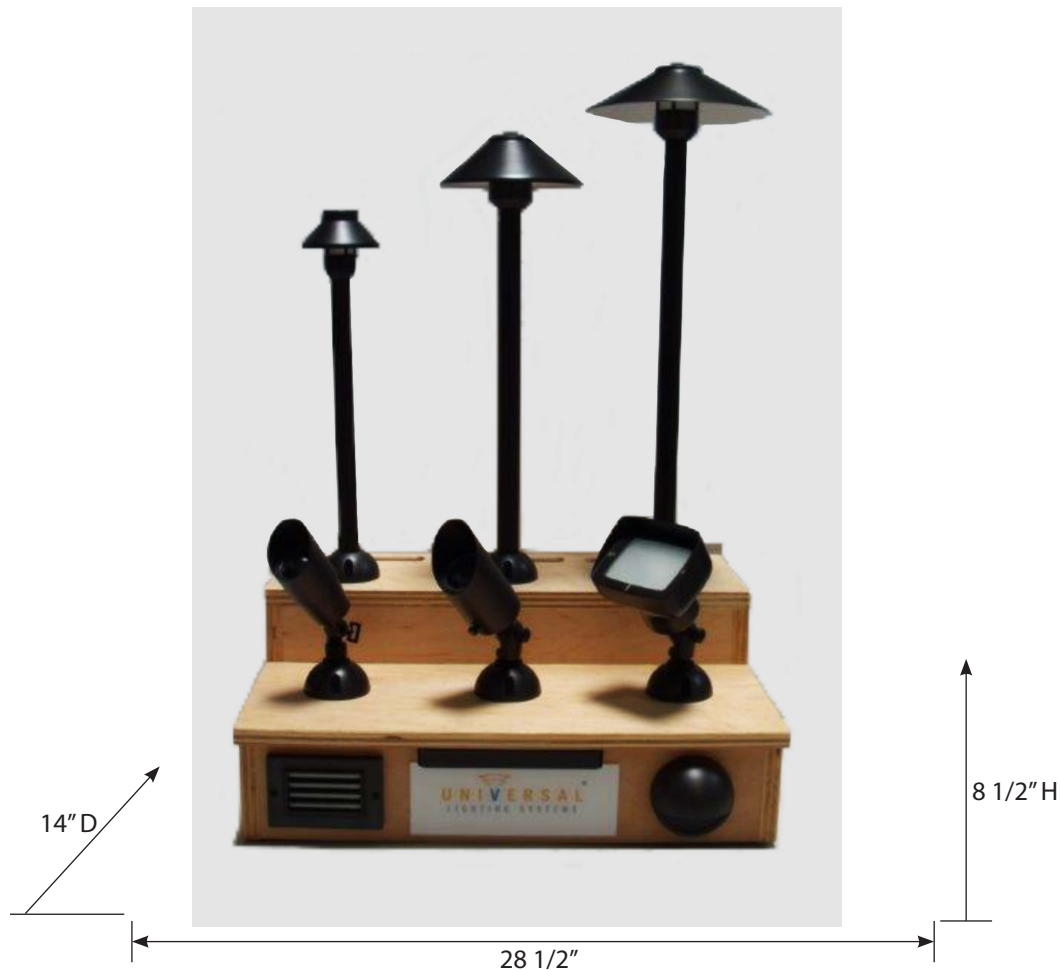

DETAILS

- To Purchase Display as a complete set - \$750.00
- To Obtain Display at no cost, a stock order of \$1,500.00 is required (standard freight terms apply)
- Display includes:
 - Three path lights
 - Two Directional Spots
 - One Area Flood
 - One Step Light, Deck Light, and Ledge Light
 - Note: Displays can be wired and provided with LED Lamps as a working display