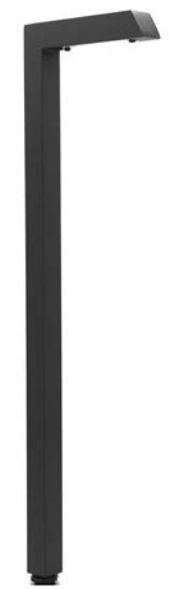

## DIMENSIONS

- 1"W x 21"H x 6"D

PL1100BK

PL1100BZ

LV1-T3

LV2-T3

LV3-T3

### PRODUCT DESCRIPTION

- The PL1100BK/BZ-LV2T3 includes:
- Weather resistant powder coat finish - aluminum
  - (BK) Black - PL1100BK
  - (BZ) Bronze - PL1100BZ
- LV2-T3 LED lamp
- (GS3) ABS ground stake
- Fixture - 10 year warranty
- LED lamp - 5 year warranty

### LED LAMP INCLUDED

- LV2-T3-27K
- 9-15 V AC/DC
- T3 BI pin lamp
- IP67 rated
- Silica gel filled
- 35 x 35 SMD chipset
- 2700K
- 180 Lumens
- C ETL listed and approved
- FCC certified

### DIMENSIONS

- 1"W x 21"H x 6"D

PL1100BK

LV2-T3-27K