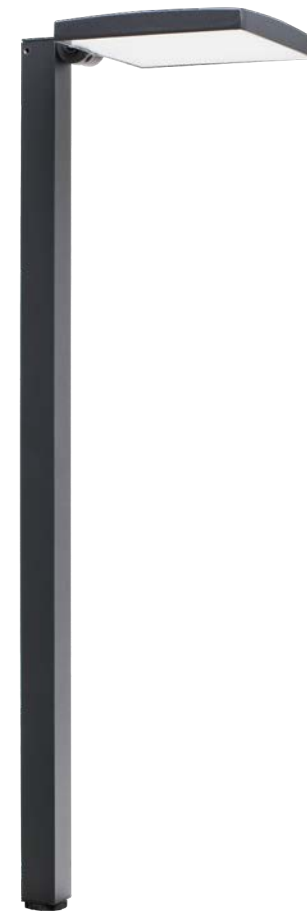

Integrated LED Contemporary Path

ILED-PL1500BK/BZ

MATERIAL / FEATURES

- Integrated LED adjustable lighting fixture
  - Multiple applications include path lighting, area lighting, flood lighting, sconce lighting
- Heat sink for maximum heat dissipation and life span
- Thermal frosted lens to optimize event distribution of light
- Adjustable LED head rotates 270 degrees
- EPDM rubber bug plug, prevents moisture/bugs from entering fixture
- Weather resistant powder coat finish - aluminum
  - (BK) Black - ILED-PL1500BK
  - (BZ) Bronze - ILED-PL1500BZ
- Includes two AC-102 silicone filled wire connectors
- Post: 1" x 1" x 22" H
- Shade: 5" x 5" x .75"
- (GS3) ABS ground stake
- Fixture - 10 year warranty

ELECTRICAL

- 12 Volt fixture
- 3' - #18/2 direct bury landscape lighting wire
- Low voltage transformer required (not included)
- C ETL listed and approved
- FCC certified

LED - LIGHTING MODULE

- LED module is encapsulated behind thermal plastic frosted lens
- COB chipset technology
- Heat sink for better thermal management
- 380 Lumen high output
- 140 degree beam spread
- 2700K
- 3.15W, 3.96 VA, .75 PF

Intertek

ILED-PL1500BK/BZ