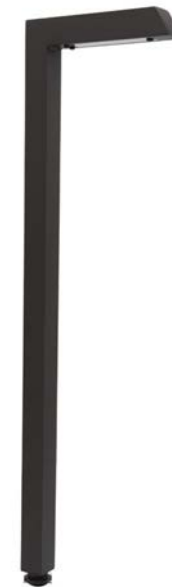

Contemporary Path

PL1100BK/BZ

MATERIAL / FEATURES

- Heavy duty cast aluminum
- Uni-body laser welded for long life
- Clear lamp compartment cover
- Includes polished aluminum reflector
- Weather resistant powder coat finish - aluminum
 - (BK) Black - PL1100BK
 - (BZ) Bronze - PL1100BZ
- Lamp required (not included - see options)
- (GS3) ABS ground stake
- Fixture – 10-year warranty

ELECTRICAL

- 12 volt fixture
- 3' - #18/2 direct bury landscape lighting wire
- HI-temp ceramic socket w/nickel contacts, stainless steel springs, and Teflon jacketed wire leads
- T3 35 W Max G4 base lamp required (not included)
- Low voltage transformer required (not included)
- Includes wire connectors
- C ETL listed and approved

LED LAMP OPTIONS

- LV1-T3
- LV2-T3
- LV3-T3

DIMENSIONS

- 1"W x 21"H x 6"D

PL1100BK

PL1100BZ

Intertek

LV1-T3

LV2-T3

LV3-T3