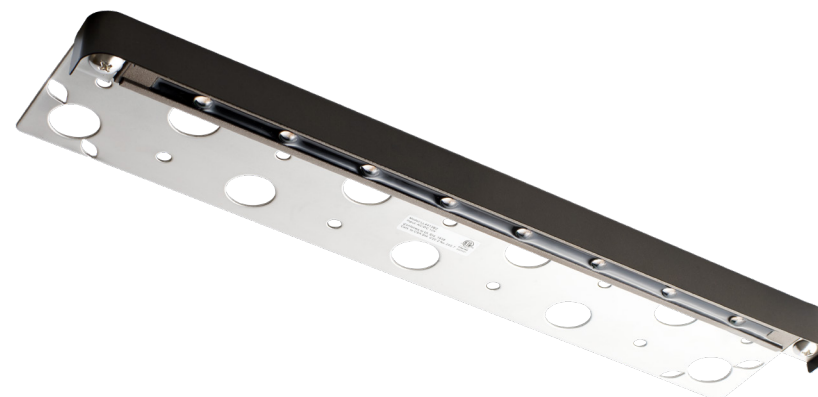

# Ledge Light

LL4403, LL4407, LL4413

## MATERIAL / FEATURES

- Stainless steel
  - Mounting bracket, screws, glare shield
- Cast aluminum - light bar
- Weather resistant powder coat finish - aluminum
  - (BK) Black
  - (BZ) Bronze
  - (GY) Gray
- Mounting bracket includes pre-scored corners for retrofit installations (LL4407) only
- 1 LED - LL4403
- 4 LED's - LL4407
- 8 LED'S - LL4413
- Includes two AC-102 silicone filled wire connectors
- Fixture - 10 year warranty

## ELECTRICAL

- Input 9-15 volts
- 10' - #18/2 direct bury landscape lighting wire
- No lamp required
- LED diodes have 90° beam spread
- Low voltage transformer required (not included)
- Includes wire connectors
- C ETL listed and approved
- FCC certified

## DIMENSIONS

- LL4403 - 3" W x .75" H x 3" D
- LL4407 - 7" W x .75" H x 3" D
- LL4413 - 13" W x .75" H x 3" D

LL4403BZ

LL4407GY

LL4413BZ