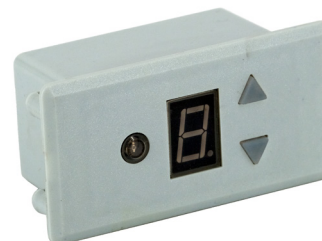

Transformer

ECO120, 200, 300

MATERIAL / FEATURES

- 304 brushed stainless steel
- Quick mount bracket
- Includes field replaceable timer module
- Countdown timer function
 - 1, 2, 4, 6, 8 hour durations
 - Always OFF
 - Always ON
- Includes low voltage photocell
- Includes secondary side magnetic circuit breaker
- 2 year warranty

ELECTRICAL

- Low voltage landscape lighting transformer
- 6' - heavy duty power cord
- Terminals for output
- Fully encapsulated EI magnetic core
 - 125° C rated internal wiring
 - ECO120, 200 - 12V output secondary
 - ECO300SS - 12, 13, 14, 15 terminal range
- Wire connectors required (not included)
- Low voltage landscape lighting fixtures required (not included)
- Low voltage landscape lighting lamps required (not included)
- C ETL listed and approved

MODELS

- ECO120SS - 120 Watts
- ECO200SS - 200 Watts
- ECO300SS - 300 Watts

DIMENSIONS

- 5"W x 8"H x 4"D

TP-ECO-TM