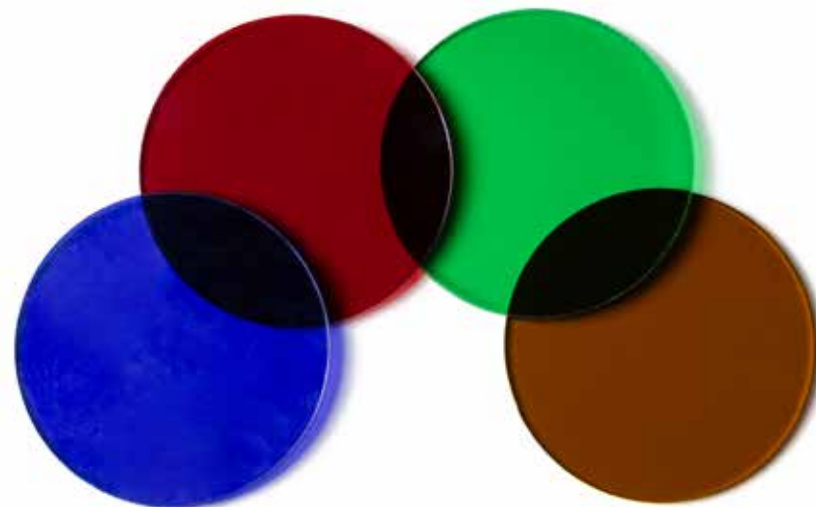

AC1000BK

AC1000BZ

AC2000WB

Colored Lenses and Hex Louvres

COLORED LENSES

- Lenses are acrylic
- Lenses sold in packs of 10
- Lenses fit all UNVLS directional spots
- Models:
 - AC-DSENS-DEEPBLUE
 - AC-DSENS-MARSRED
 - AC-DSENS-VBRNTGREEN
 - AC-DSENS-WOODYAMBER

AC-DSENS

HEX LOUVRES

- Honeycomb hex louvre for Directional spots
- Fits all UNVLS directional spots
- Used to provide slight glare shielding in directional spots
- Models:
 - AC-HCLMR16

AC-HCLMR16