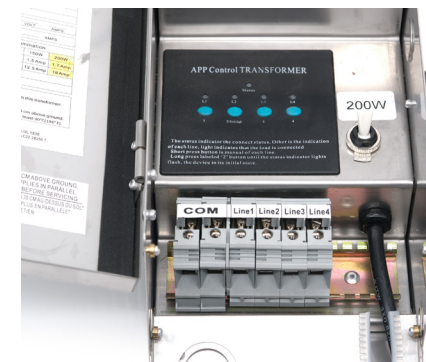

### MATERIAL / FEATURES

- Wifi enabled app smart transformer
  - Schedule up to four zones of
    - Independent timing
    - Grouped timing
    - On demand timing
- App enables naming of zones
- Access via home router and smart device app
  - iOS and Android app-based control
  - Daylight savings time option
  - Multiple device control of one transformer
  - Control up to four transformers from one device
- Included 100' range extender wifi antennae
- 304 brushed stainless steel - case and inside panel
- Quick mount bracket
- Sealed removable lockable hinged door
- Pre-scored knockouts on side and bottom panel
- Tool-less removable bottom panel
- Two commons per circuit
- Includes primary thermal protection
- Includes secondary side magnetic circuit breaker
- Oversize terminal blocks
- 5 year warranty

### DIMENSIONS

- 5.75" W x 10.5" H x 4.75" D

TOOL-LESS DROP-DOWN PANEL

**U-Sync Technologies.**

Innovative, Reliable, Proven Smart Wireless Control