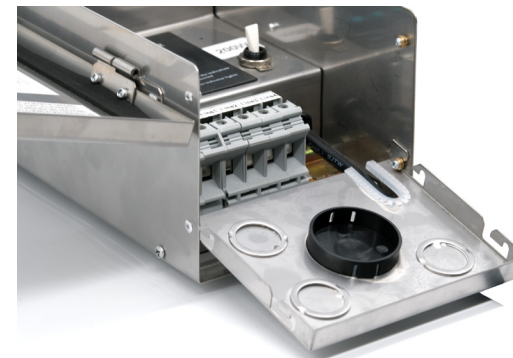

- Wifi enabled app smart transformer
  - Schedule up to four zones of
    - Independent timing
    - Grouped timing
    - On demand timing
- App enables naming of zones
- Access via home router and smart device app
  - iOS and Android app-based control
  - Daylight savings time option
  - Multiple device control of one transformer
  - Control up to four transformers from one device
- Included 100' range extender wifi antennae
- 304 brushed stainless steel - case and inside panel
- Quick mount bracket
- Sealed removable lockable hinged door
- Pre-scored knockouts on side and bottom panel
- Tool-less removable bottom panel
- Two commons per circuit
- Includes primary thermal protection
- Includes secondary side magnetic circuit breaker
- Oversize terminal blocks
- 5 year warranty

ELECTRICAL

- Low voltage landscape lighting transformer
- 6' Heavy duty power cord
- Includes surge suppressor - prevents initial start overload
- Includes 115 amp terminal block
- Fully encapsulated Toroidal core
  - Operates whisper quiet
  - Cool to the touch
- 125° C rated internal wiring
- 12-volt output
- Wire connectors required (not included)
- Low voltage landscape lighting fixtures required (not included)
- Low voltage landscape lighting lamps required (not included)
- C ETL listed and approved
- Compatible with 2.4Ghz wireless routers only

MODELS

- ZCT150SS - 150 Watts
- ZCT200SS - 200 Watts
- ZCT300SS - 300 Watts

DIMENSIONS

- 5.75" W x 10.5" H x 4.75" D

TOOL-LESS DROP-DOWN PANEL